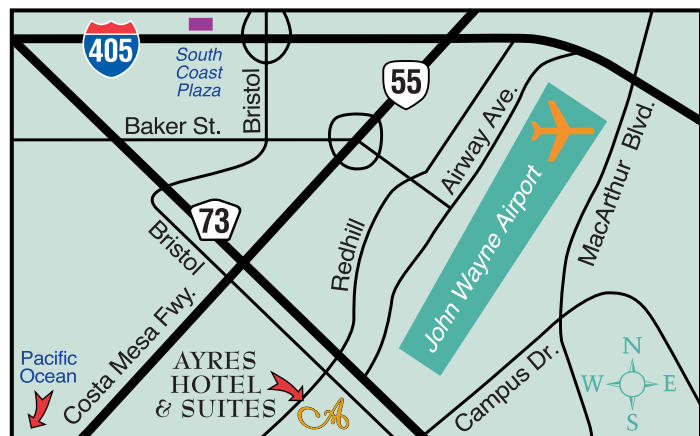

LOCATION & DIRECTIONS

AYRES HOTEL & SUITES

COSTA MESA / NEWPORT BEACH

325 Bristol Street, Costa Mesa, CA 92626
714.549.0300 Facsimile: 714.662.0828

Toll Free Reservations: 800.322.9992
Email costamesasales@ayreshotels.com

Internet Reservations and
Special Online Offers & Packages:
www.ayrescostamesa.com
www.ayreshotels.com

Two minutes from the John Wayne Airport. Located at Bristol Street South, on the corner of Bristol and Redhill. Near Irvine, Newport Beach, Irvine Spectrum and business centers.